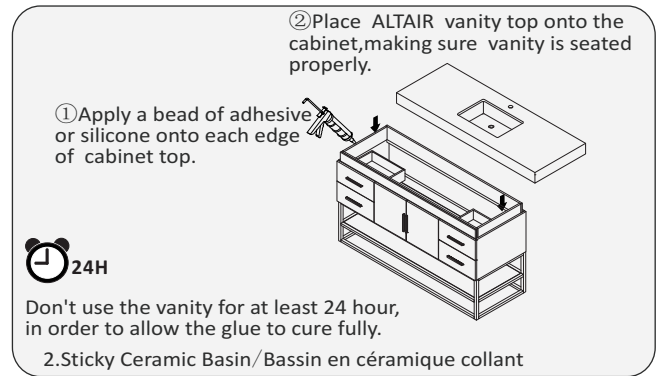

Install/l'installation

Remove/mobiles

Adjust the height/Hauteur de réglage

adjust the lateral/Réglage latéral

Adjust the depth/Profondeur de réglage

Installation Instruction/Instructions d'installation

Install/l'installation

Remove/mobiles

Drawer Adjust/ tiroir ajuster

1. Install pop-up, faucet and basin
/ Installer des éventails, des robinets et des lavabos

Don't use the vanity for at least 24 hour,
in order to allow the glue to cure fully.