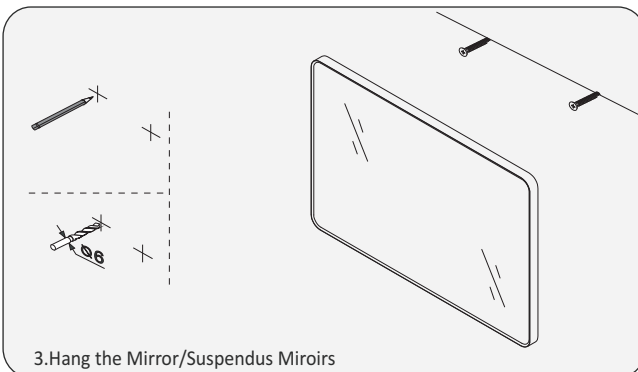

3. Hang the Mirror/Suspendus Mirrors